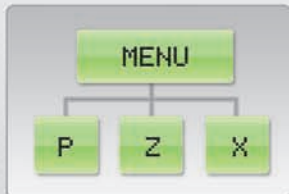

A new dimension for cash registers

Euro-50T Mini

Euro-50TE Mini

ELCOM

www.elcom.eu

Intuitive menu for easy handling and quick staff training.

Highly durable against rough handling.

Carry it around your neck or over your shoulder.

SD memory slot for importing and exporting data.

Easy to replace accumulator.

Ergonomic and modern cash register design.

Exceptional features and a wide range of use

Markets, stands,
mobile selling

Fast food, Snack-bars

Keep the cash register on hand at all times.

Its small size and low weight make it an truly portable cash register. Using the easily attached strap, the register can be carried around the neck or over the shoulder and a stable position can be found on the table of any shop.

*memory card is used for importing and exporting data

The Euro-50 Mini cash register, thanks to its excellent features, convenient size and overall appearance, is right for you. Whether you need to be perfectly mobile in your work and independent from cash-points, or need a cash register that doesn't take up a lot of space on your counter while providing you with a modern and elegant look that attracts the interest of your customers, the Euro-50 Mini is perfect for you.