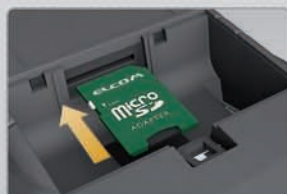

A new dimension for cash registers

Euro-50T Mini

Euro-50TE Mini

ELCOM

www.elcom.eu

Intuitive menu for easy handling and quick staff training.

Highly durable against rough handling.

Carry it around your neck or over your shoulder.

Perfectly suitable for every hand.

Easier and more comfortable programming thanks to the text correction function.

Durable silicone keypad with comfortably large keys.

Easy drop-in system for changing paper rolls reduces downtime.

SD memory slot for importing and exporting data.

Easy to replace accumulator.

Ergonomic and modern cash register design.

Exceptional features and a wide range of use

Markets, stands,
mobile selling

Fast food, Snack-bars

Small stores, butchers,
Grocery stores

Hairdressing salons,
Barbershops, beautician
studios

The Euro-50 Mini is designed particularly for smaller shops and mobile selling activities such as in markets, car parks, rent collection, food services, small cafeterias and sweetshops as well as hairdressing salons, fitness centers and the like. The cash register's timeless and elegant look will leave your customers with the impression of a modern business.